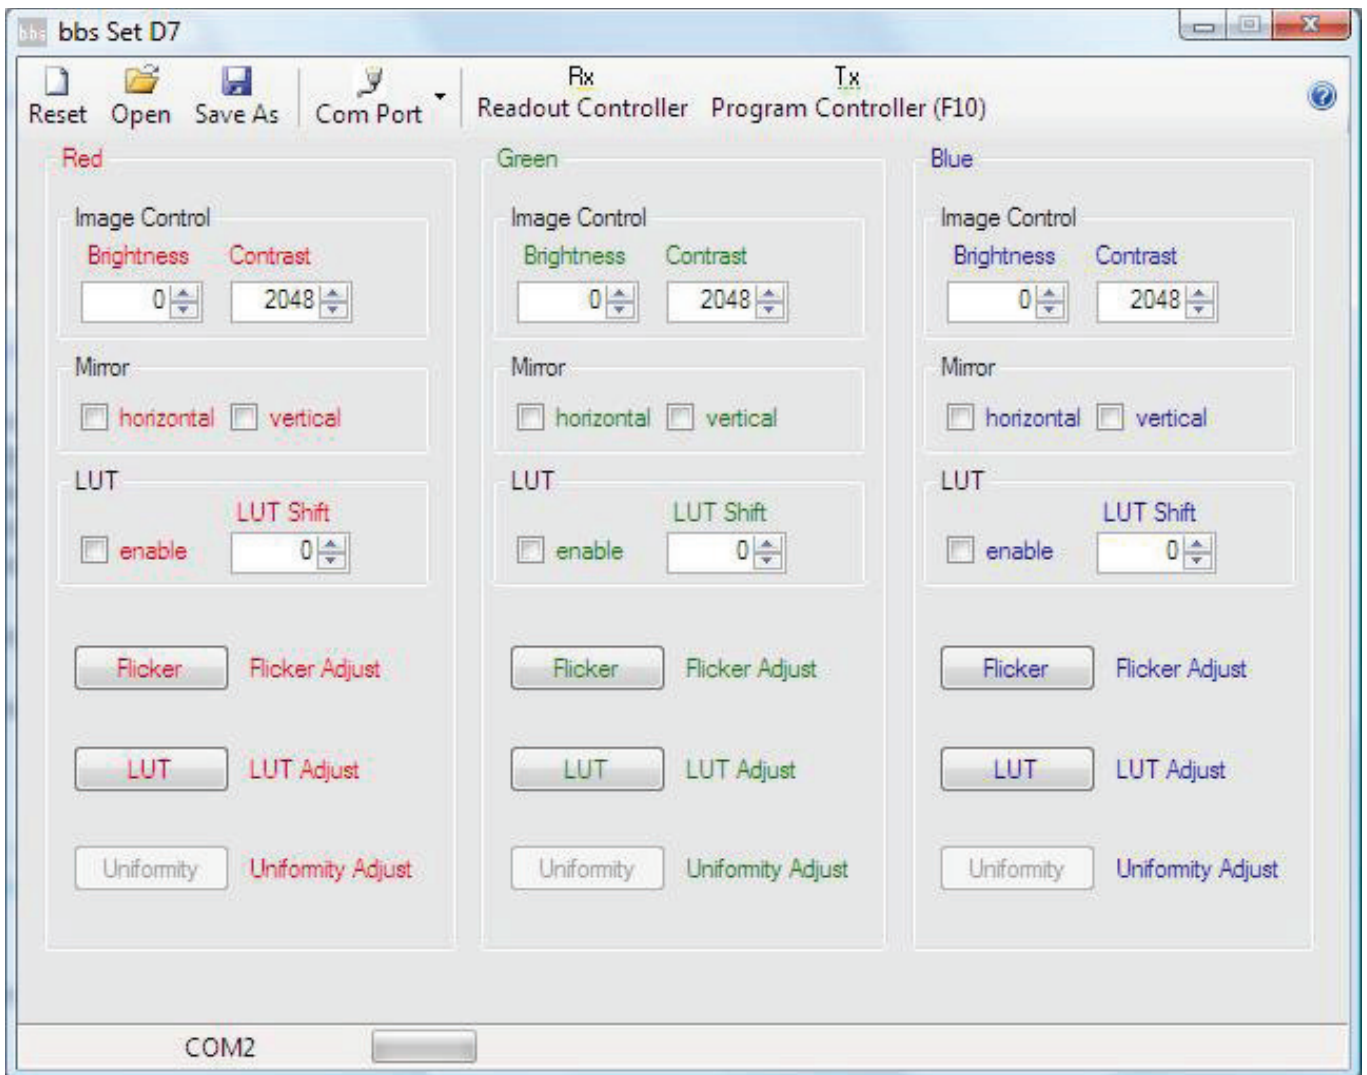

EPSON LCD L3C07U-85G10

1920 x 1080 pixels (HDTV) 0,74"
runs up to 3 panels

Epson HDTV panel + adapter board + polarizer

Specifications:

video signal from DVI socket	1920 x 1080 pixel (EPSON L3C07U-85G10) 0,74"
power supply	+ 5V (+/- 3%), stabilised, 0,7A +20V (19-25V), stabilized, 0,5A
Photo software available	necessary for exposing photographic paper to compensate panel shading and gradation.
dimensions controller	134 x 128 mm
dimensions flexible circuit adapter	66 x 45 mm
Settings (by software)	mirror: left + right
	mirror: up + down

Bit assignment: 12 bit digital LCD Controller

12bit	11(msb)	10	9	8	7	6	5	4	3	2	1	0(lsb)
RGB	G7	G6	G5	G4	G3	G2	G1	G0	B7	B6	B5	B4

Adjustment Software

Board Layout with connectors